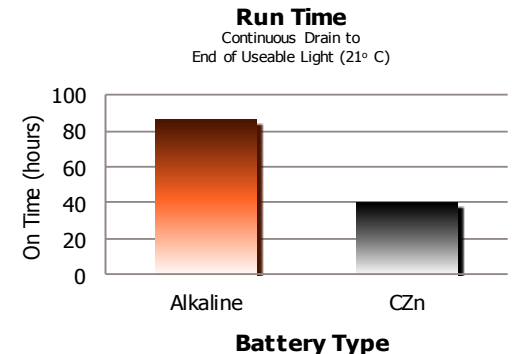

Performance:

Tested according to ANSI/NEMA FL 1 Standards.

Important Notice

This datasheet contains information specific to products manufactured at the time of its publication
Contents herein do not constitute a warranty
©Energizer / All Rights Reserved