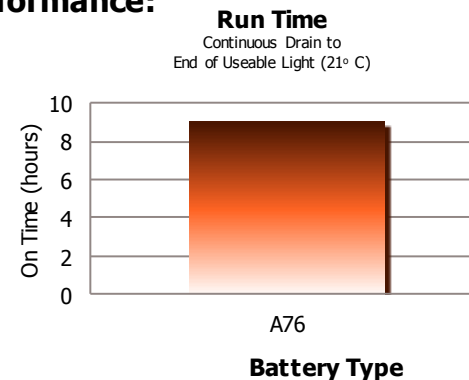

Performance:

Tested according to ANSI/NEMA FL 1 Standards.

Important Notice

This datasheet contains information specific to products manufactured at the time of its publication
Contents herein do not constitute a warranty
©Energizer / All Rights Reserved